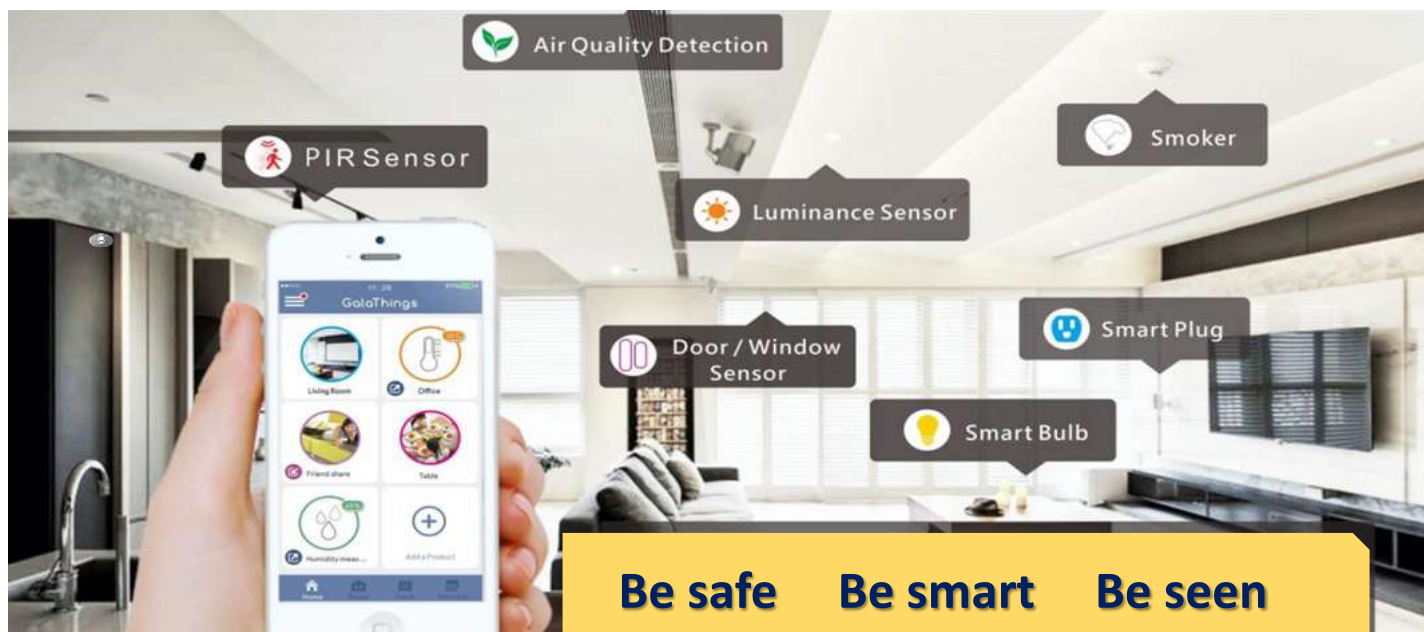

Mercu Not just a hub. A perfect entry to IoT.

Different from traditional hub, Mercu is a smart gateway with various built-in environmental sensors, sound/ motion detectors, siren, camera, etc. Easy to control any sensors, detectors, or thermostats via ZigBee/ WIFI/ BLE. It's a perfect entry for any IoT applications no matter you're looking for a new IoT solution or expanding current solution to IoT.

Small but Smart!

World's smallest smart gateway

All in One Smart Gateway

Temperature/
Humidity sensor

Luminance
sensor

Motion/ Sound
detector

Siren

4 MP Camera

Smart LED

2 way audio

ZigBee
Bluetooth
WIFI

Be safe Be smart Be seen

Spec

Size (WxHxD)	6.4x6.2x6.4cm
Weight	120 g
Communication Protocols	ZigBee/ WI-FI/ BLE
Storage	MicroSD card
User Interface	Mobile App: iOS/ Android Voice assistant (Amazon Alexa/ Google Home)
Power	<ul style="list-style-type: none"> Power cable: USB to Micro-USB cable 3M AC adapter: Input 100-240V AC, 50/60HZ, 0.2A; Output 5V DC, 2A